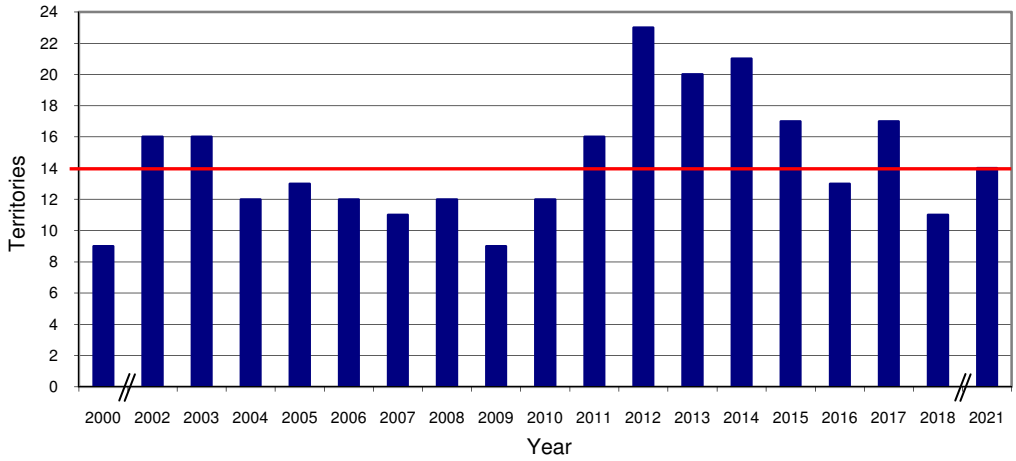

Confirmed & Probable Territories Key

✓ Early Territory ✓ Late Territory

Fig. 1 Confirmed and Probable territories recorded in the Rosedale area of the North York Moors from 2000 to 2021 – long-term average shown by red line (no data for 2001, 2019 and 2020)

Fig. 2 Annual ratio of late to early territory occupancy for the Rosedale area of the North York Moors from 2008 to 2021 relative to 12-year mean of 0.55 (no data for 2019 and 2020)

Markers coloured green, black and red show values that are above, near or below the 12-year mean, respectively.