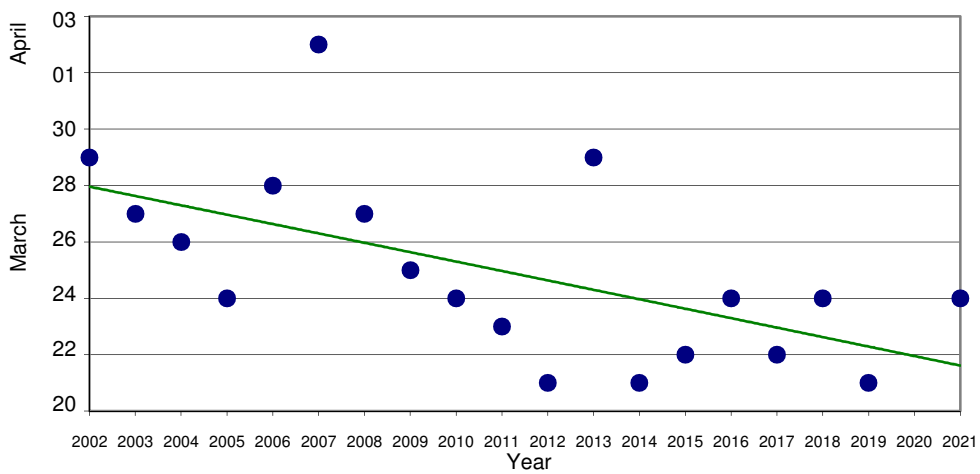

Fig. 2 Annual ratio of late to early territory occupancy for the Rosedale area of the North York Moors from 2008 to 2021 relative to 12-year mean of 0.55 (no data for 2019 and 2020)

Markers coloured green, black and red show values that are above, near or below the 12-year mean, respectively.